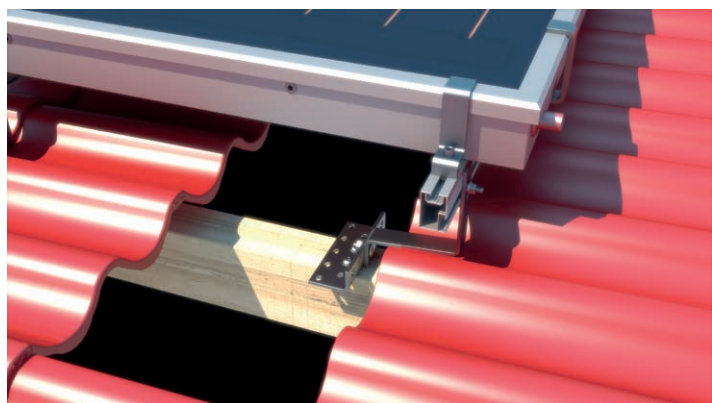

DS 3H 01 FLAT COLLECTORS HORIZONTAL

PANTILE ROOF I

Art. 0109
 Mounting Rail
 length: 6300mm,
 quantity: 2

Art. 0101
 Pantile Roof Hook Adjustable
 quantity: 14

Art. 0127
 Screw TCS with serration
 quantity: 28

Art. 0129
 Hammerhead screw M8x25
 quantity: 14

Art. 0134
 Hexagon flange nuts with serration M8
 quantity: 14

Art. 0170
 Collector handle TT-2017
 quantity: 6

Art. 0171
 Middle Clamp TT-2028
 quantity: 4