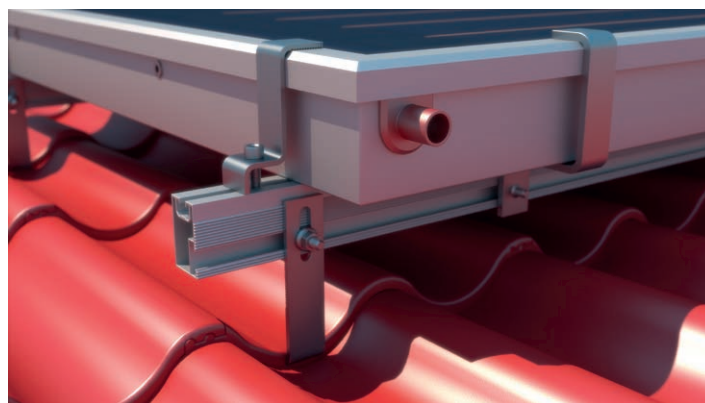

DS 3H 01 FLAT COLLECTORS HORIZONTAL

PANTILE ROOF I

Art. 0109
 Mounting Rail
 length: 6300mm,
 quantity: 2

Art. 0101
 Pantile Roof Hook Adjustable
 quantity: 14

Art. 0127
 Screw TCS with serration
 quantity: 28

Art. 0129
 Hammerhead screw M8x25
 quantity: 14

Art. 0134
 Hexagon flange nuts with serration M8
 quantity: 14

Art. 0170
 Collector handle TT-2017
 quantity: 6

Art. 0171
 Middle Clamp TT-2028
 quantity: 4

Art. 0172
 End Clamp TT-2010
 quantity: 4

Art. 0132
 Hexagon socket cap screws M8x30
 quantity: 4

Art. 0132
 Hexagon socket cap screws M8x45
 quantity: 4

Art. 080
 T-slot nuts, self aligning with spring ball
 M8
 quantity: 8