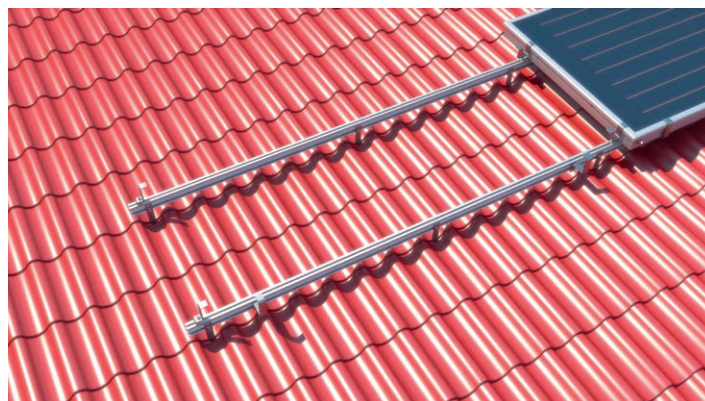

DS 3H 01 FLAT COLLECTORS HORIZONTAL

PANTILE ROOF I

Art. 0109
 Mounting Rail
 length: 6300mm,
 quantity: 2

Art. 0101
 Pantile Roof Hook Adjustable
 quantity: 14

Art. 0127
 Screw TCS with serration
 quantity: 28

Art. 0129
 Hammerhead screw M8x25
 quantity: 14

Art. 0134
 Hexagon flange nuts with serration M8
 quantity: 14

Art. 0170
 Collector handle TT-2017
 quantity: 6

Art. 0171
 Middle Clamp TT-2028
 quantity: 4

Art. 0172
 End Clamp TT-2010
 quantity: 4

Art. 0132
 Hexagon socket cap screws M8x30
 quantity: 4

Art. 0132
 Hexagon socket cap screws M8x45
 quantity: 4

Art. 080
 T-slot nuts, self aligning with spring ball
 M8
 quantity: 8