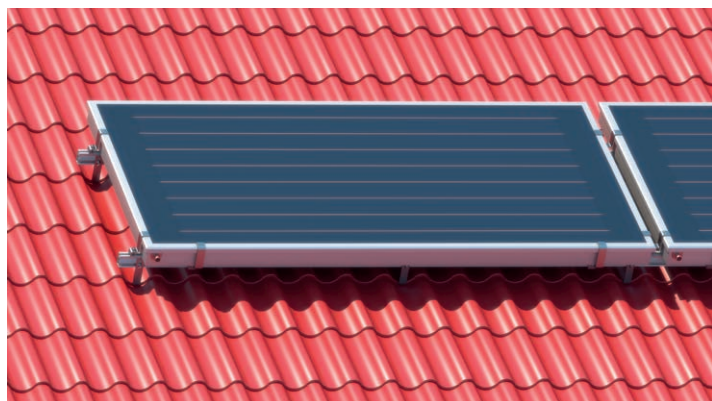

DS 3H 01 FLAT COLLECTORS HORIZONTAL

PANTILE ROOF I

Art. 0109
 Mounting Rail
 length: 6300mm,
 quantity: 2

Art. 0101
 Pantile Roof Hook Adjustable
 quantity: 14

Art. 0127
 Screw TCS with serration
 quantity: 28