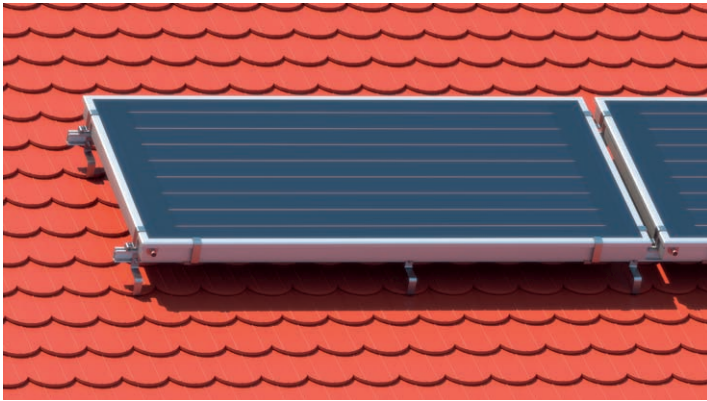

DS 3H 02 FLAT COLLECTORS HORIZONTAL

PLAIN TILE ROOF

Art. 0109
Mounting Rail
length: 6300mm
quantity: 2

Art. 0143
Plain Tile Roof Hook with serration
quantity: 14

Art. 0127
Screw TCS with serration
quantity: 28