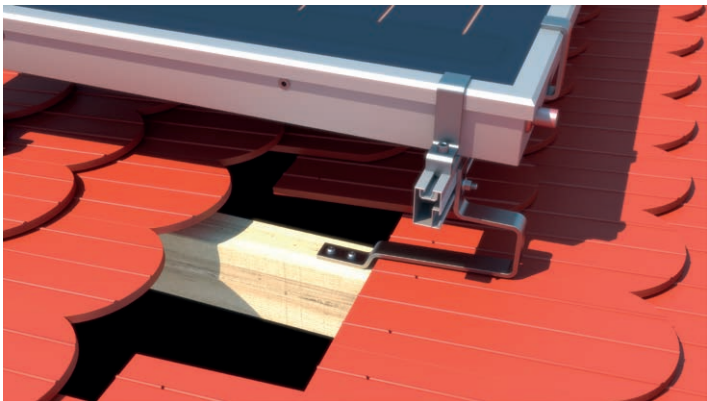

DS 3H 02 FLAT COLLECTORS HORIZONTAL

PLAIN TILE ROOF

Art. 0109
Mounting Rail
length: 6300mm
quantity: 2

Art. 0143
Plain Tile Roof Hook with serration
quantity: 14

Art. 0127
Screw TCS with serration
quantity: 28