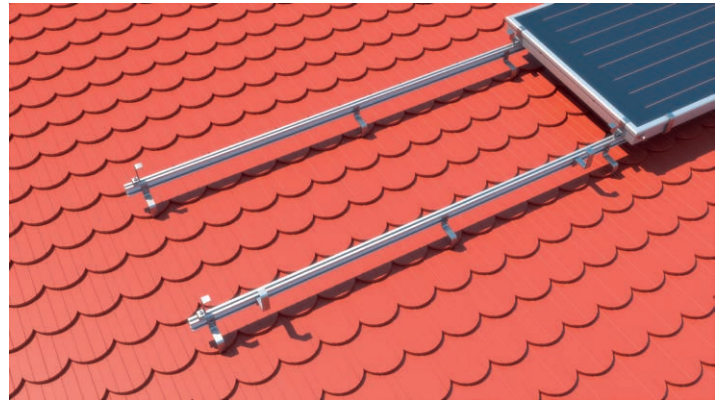

DS 3H 02 FLAT COLLECTORS HORIZONTAL

PLAIN TILE ROOF

Art. 0109
Mounting Rail
length: 6300mm
quantity: 2

Art. 0143
Plain Tile Roof Hook with serration
quantity: 14

Art. 0127
Screw TCS with serration
quantity: 28

Art. 0129
Hammerhead screw M8x25
quantity: 14

Art. 0134
Hexagon flange nuts with serration M8
quantity: 14

Art. 0170
Collector handle TT-2017
quantity: 6

Art. 0171
Middle clamp TT-2028
quantity: 4

Art. 0172
End clamp TT-2010
quantity: 4

Art. 0132
Hexagon socket cap screws M8x30
quantity: 4

Art. 0132
Hexagon socket cap screws M8x45
quantity: 4

Art. 080
T-slot nuts, self-aligning with spring ball M8
quantity: 8