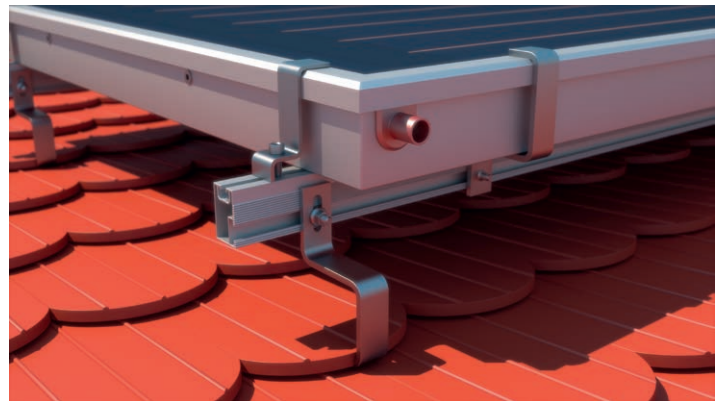

DS 3H 02 FLAT COLLECTORS HORIZONTAL

PLAIN TILE ROOF

Art. 0109
Mounting Rail
length: 6300mm
quantity: 2

Art. 0143
Plain Tile Roof Hook with serration
quantity: 14

Art. 0127
Screw TCS with serration
quantity: 28

Art. 0129
Hammerhead screw M8x25
quantity: 14

Art. 0134
Hexagon flange nuts with serration M8
quantity: 14

Art. 0170
Collector handle TT-2017
quantity: 6

Art. 0171
Middle clamp TT-2028
quantity: 4

Art. 0172
End clamp TT-2010
quantity: 4