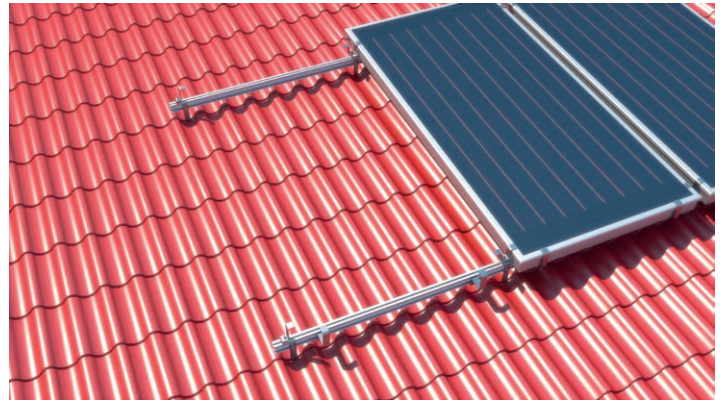

DS 3V 01 FLAT COLLECTORS HORIZONTAL

PANTILE ROOF I

Art. 0109
 Mounting Rail
 Length: 2200mm
 quantity: 2

Art. 0101
 Pantile Roof Hook Adjustable
 quantity: 8

Art. 0127
 Screw TCS with serration M8x80
 quantity: 16