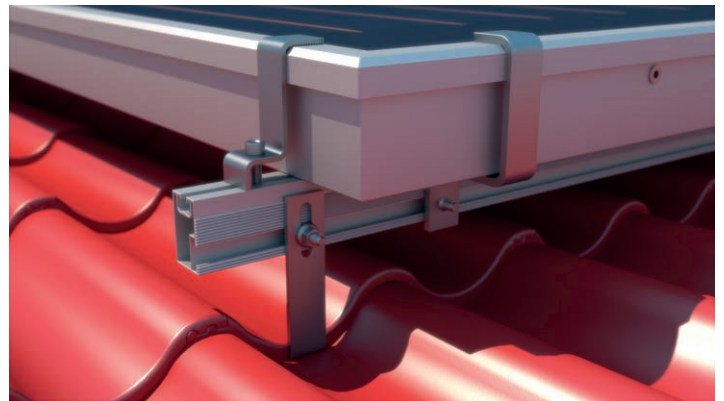

DS 3V 01 FLAT COLLECTORS HORIZONTAL

PANTILE ROOF I

Art. 0109
 Mounting Rail
 Length: 2200mm
 quantity: 2

Art. 0101
 Pantile Roof Hook Adjustable
 quantity: 8

Art. 0127
 Screw TCS with serration M8x80
 quantity: 16

Art. 0129
 Hammerhead screw 28/15
 quantity: 8

Art. 0134
 Hexagon flange nut with serration M8
 quantity: 8

Art. 0170
 Collector handle TT-2017
 quantity: 6

Art. 0171
 Middle Clamp TT-2028
 quantity: 4

Art. 0172
 End Clamp TT-2010
 quantity: 4