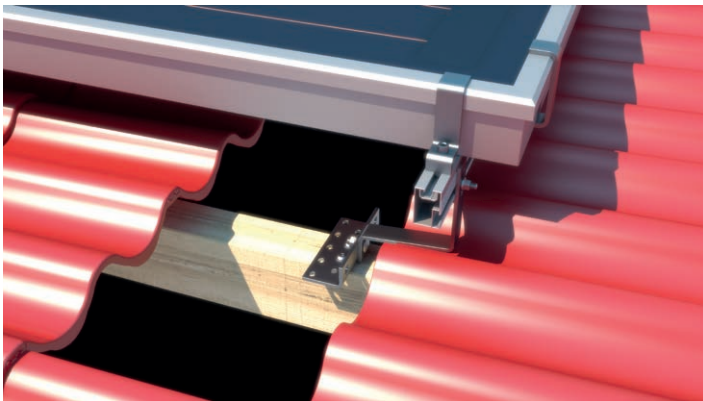

DS 3V 01 FLAT COLLECTORS HORIZONTAL

PANTILE ROOF I

Art. 0109
 Mounting Rail
 Length: 2200mm
 quantity: 2

Art. 0101
 Pantile Roof Hook Adjustable
 quantity: 8

Art. 0127
 Screw TCS with serration M8x80
 quantity: 16

Art. 0129
 Hammerhead screw 28/15
 quantity: 8

Art. 0134
 Hexagon flange nut with serration M8
 quantity: 8

Art. 0170
 Collector handle TT-2017
 quantity: 6

Art. 0171
 Middle Clamp TT-2028
 quantity: 4

Art. 0172
 End Clamp TT-2010
 quantity: 4