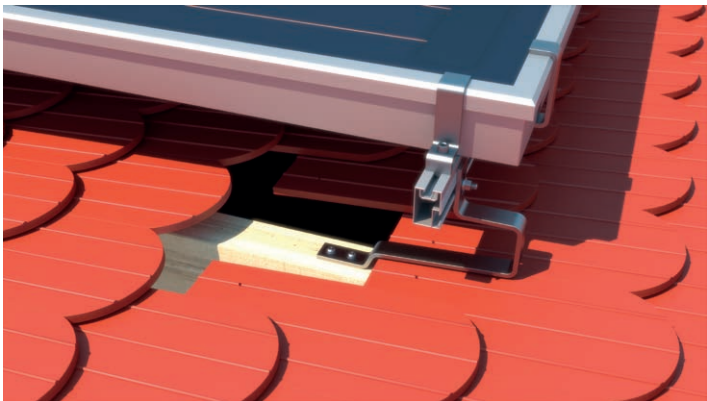

DS 3V 02 FLAT COLLECTORS VERTICAL

PLAIN TILE ROOF

Art. 0109
 Mounting Rail
 length: 3300 mm
 quantity: 2

Art. 0143
 Plain Tile Roof Hook with serration
 quantity: 8

Art. 0127
 Screw TCS with serration
 quantity: 16