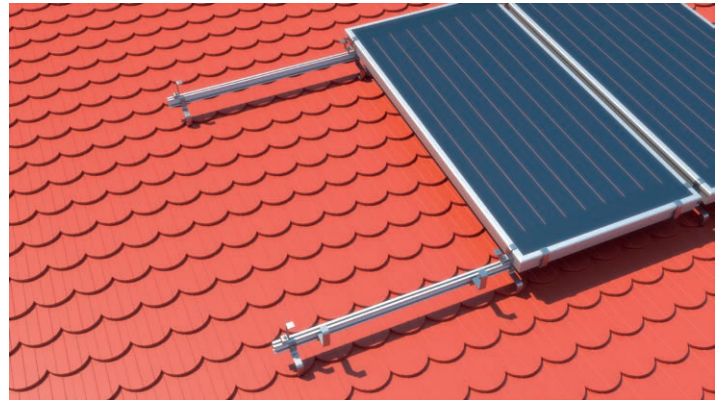

DS 3V 02 FLAT COLLECTORS VERTICAL

PLAIN TILE ROOF

Art. 0109
 Mounting Rail
 length: 3300 mm
 quantity: 2

Art. 0143
 Plain Tile Roof Hook with serration
 quantity: 8

Art. 0127
 Screw TCS with serration
 quantity: 16