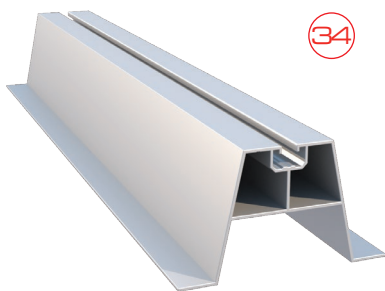

high quality aluminum

for all roofs types

wood screws and hexageon nuts
are included

Mounting Rail ECO 40 type I

Art. 0111 Mounting Rail ECO 40 type I

Measurements	Available lengths	Joining screws	Material
40x40(mm)	<ul style="list-style-type: none"> • 2070 (mm) • 3100 (mm) • 6200 (mm) 	Top: M8 Side: M10	AL 6060T6

Mounting Rail with serration II

Art. 0110 Mounting Rail with serration II

Measurements	Available length	Joining screws	Material
38x60(mm)	<ul style="list-style-type: none"> • 6200 (mm) 	Top: M8 Side: M8/M10/M12	AL 6060T6

Mounting Rail with serration III

Art. 0112 Mounting Rail with serration III

Measurements	Available lengths	High	Joining screws	Material
31x50 (mm)	<ul style="list-style-type: none"> • 2070 (mm) • 3100 (mm) • 6200 (mm) 	11 (mm)	Top: M8 Side: M8/M10/M12	AL 6060T6

Trapezoid Mounting Rail

Art. 0146 Trapezoid Mounting Rail

Measurements	Available lengths	Joining screws	Material
106x40 (mm)	<ul style="list-style-type: none"> • 1000 (mm) • 3000 (mm) • 6000 (mm) 	M8 (Art.080)	AL 6060T6